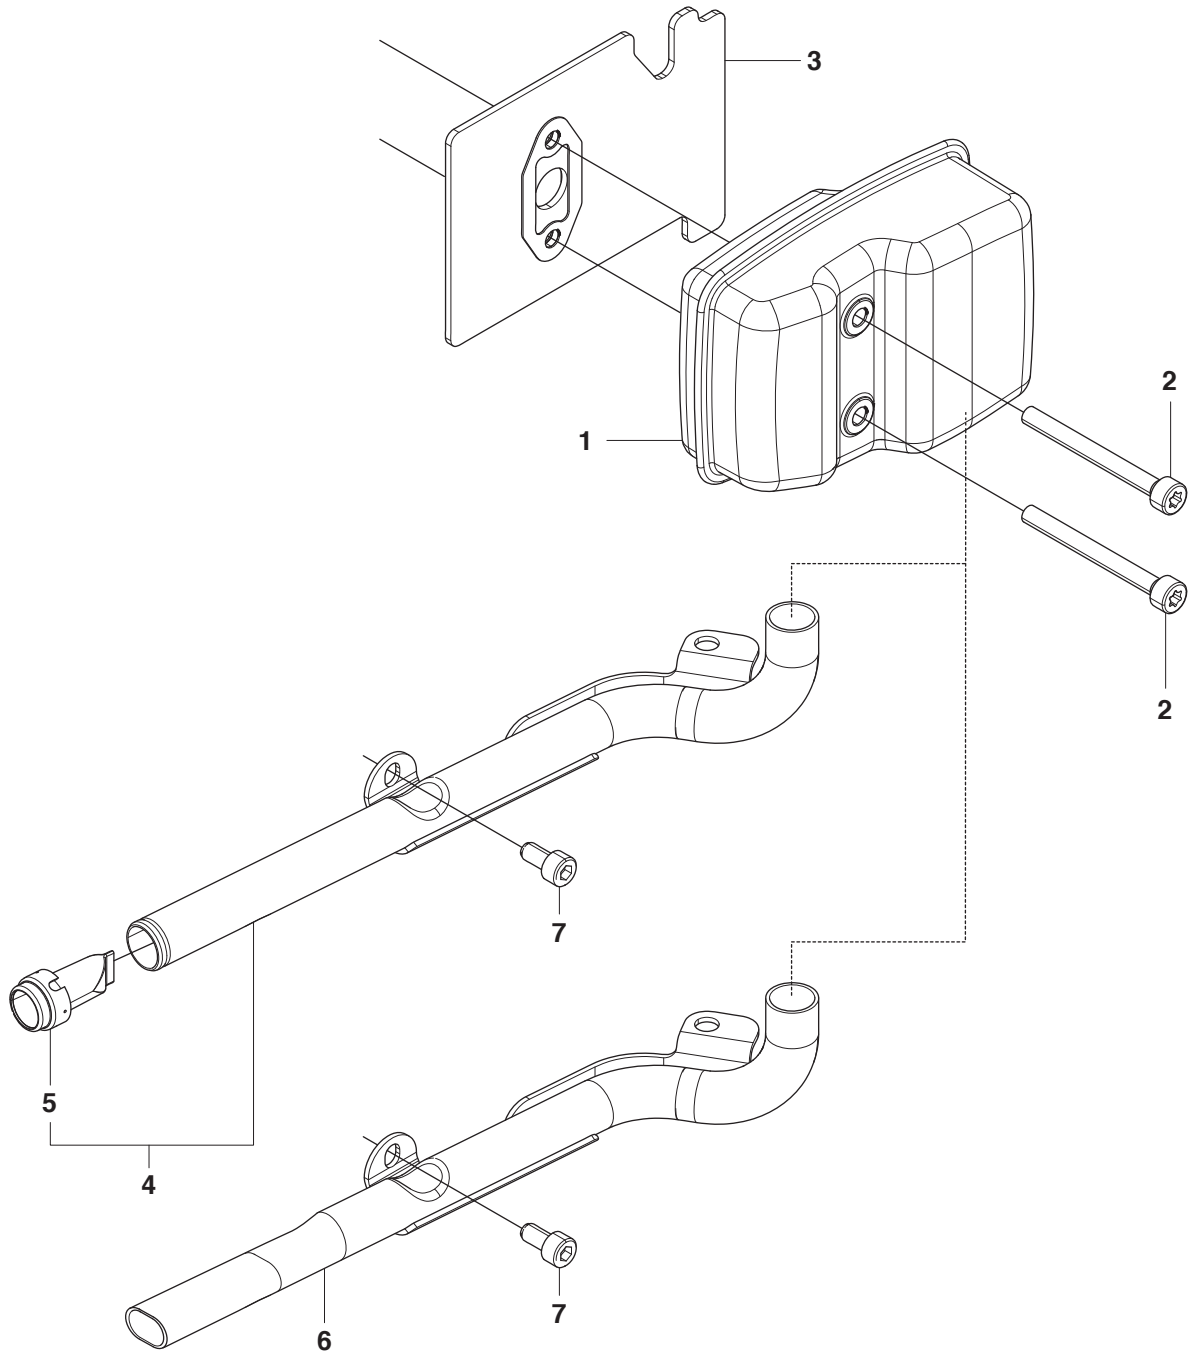

F 226HD
MUFFLER

Page F   226HD   MUFFLER

Position	Article	Quantity	Notes	Kit
1	523 07 16-01	1		
2	504 11 65-01	2		
3	506 65 56-01	1		
4	523 07 20-01	1	US only	
5	506 61 56-01	1		4
6	521 59 06-01	1	EU only	
7	505 16 99-01	1