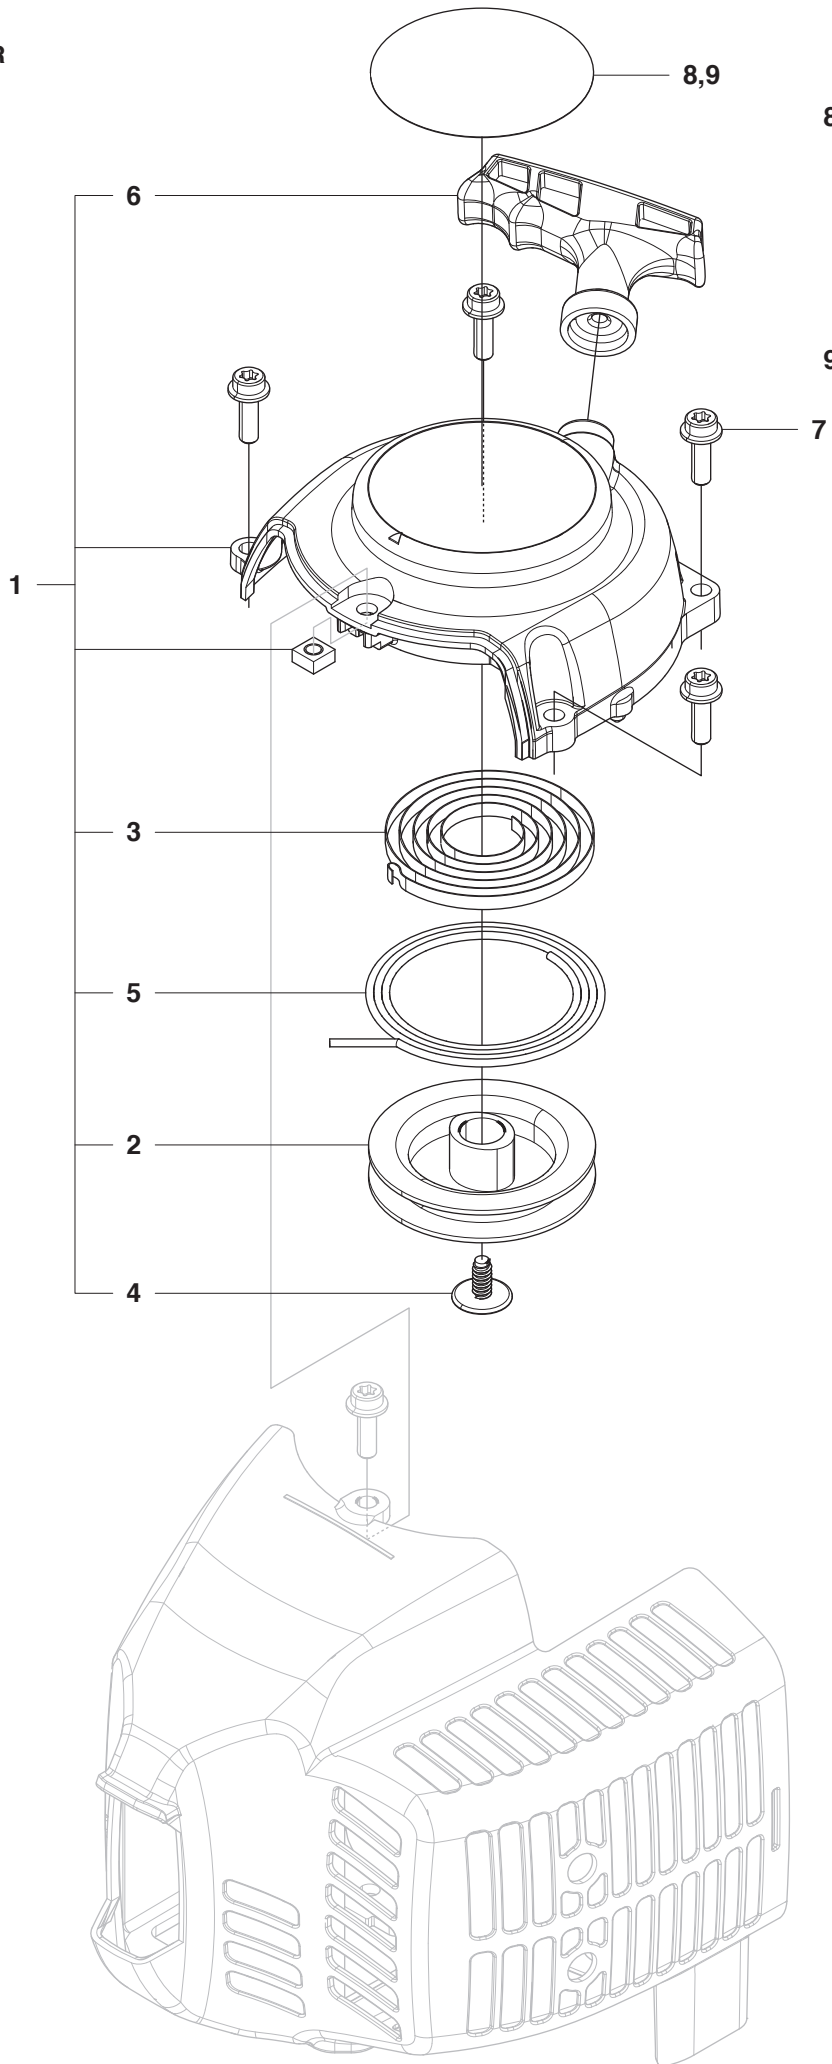

A 226HD
STARTER

Page A 226HD STARTER

Position	Article	Quantity	Notes	Kit
1	506 65 72-01	1		
2	506 68 42-01	1		1
3	506 67 43-01	1		1
4	506 61 30-01	1		1
5	506 68 34-01	1		1
6	506 61 47-01	1		1
7	506 74 56-01	4		
8	528 05 13-01	1	226HD60S	
9	528 05 17-01	1	226HD75S	

B 226HD
CYLINDER COVER

Page B 226HD CYLINDER COVER

Position	Article	Quantity	Notes	Kit
1	506 62 93-01	1	US only	
2	527 88 78-01	1	EU only	
3	506 65 70-01	1		
4	506 74 56-01	1		
5	506 61 59-01	1		

C 226HD
CARBURETOR
& AIRFILTER