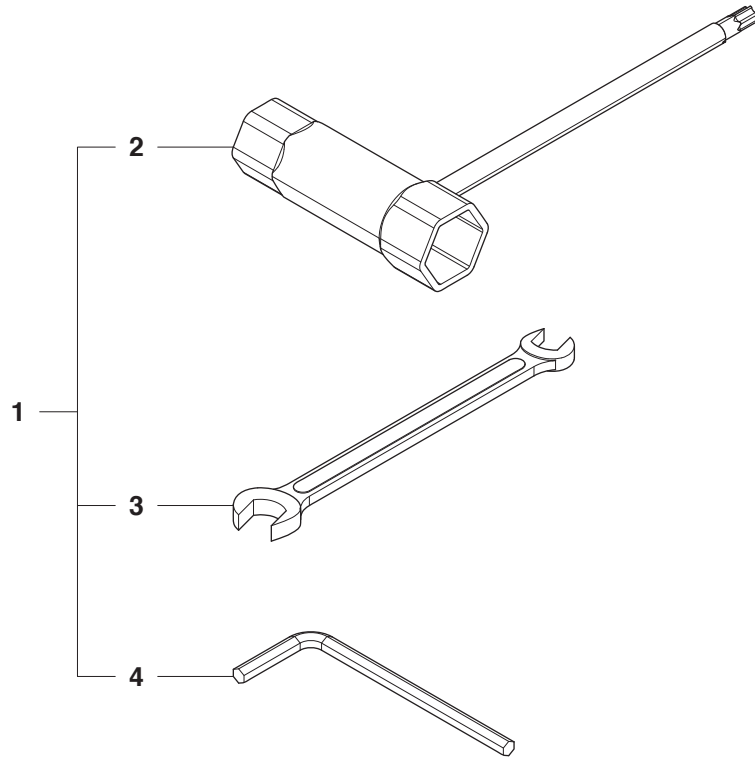

P 226HD
ACCESSORIES

Page P   226HD   ACCESSORIES

Position	Article	Quantity	Notes	Kit
1	506 61 84-01	1		
2	506 68 61-01	1		1
3	506 61 50-01	1		1
4	505 31 19-01	1		1