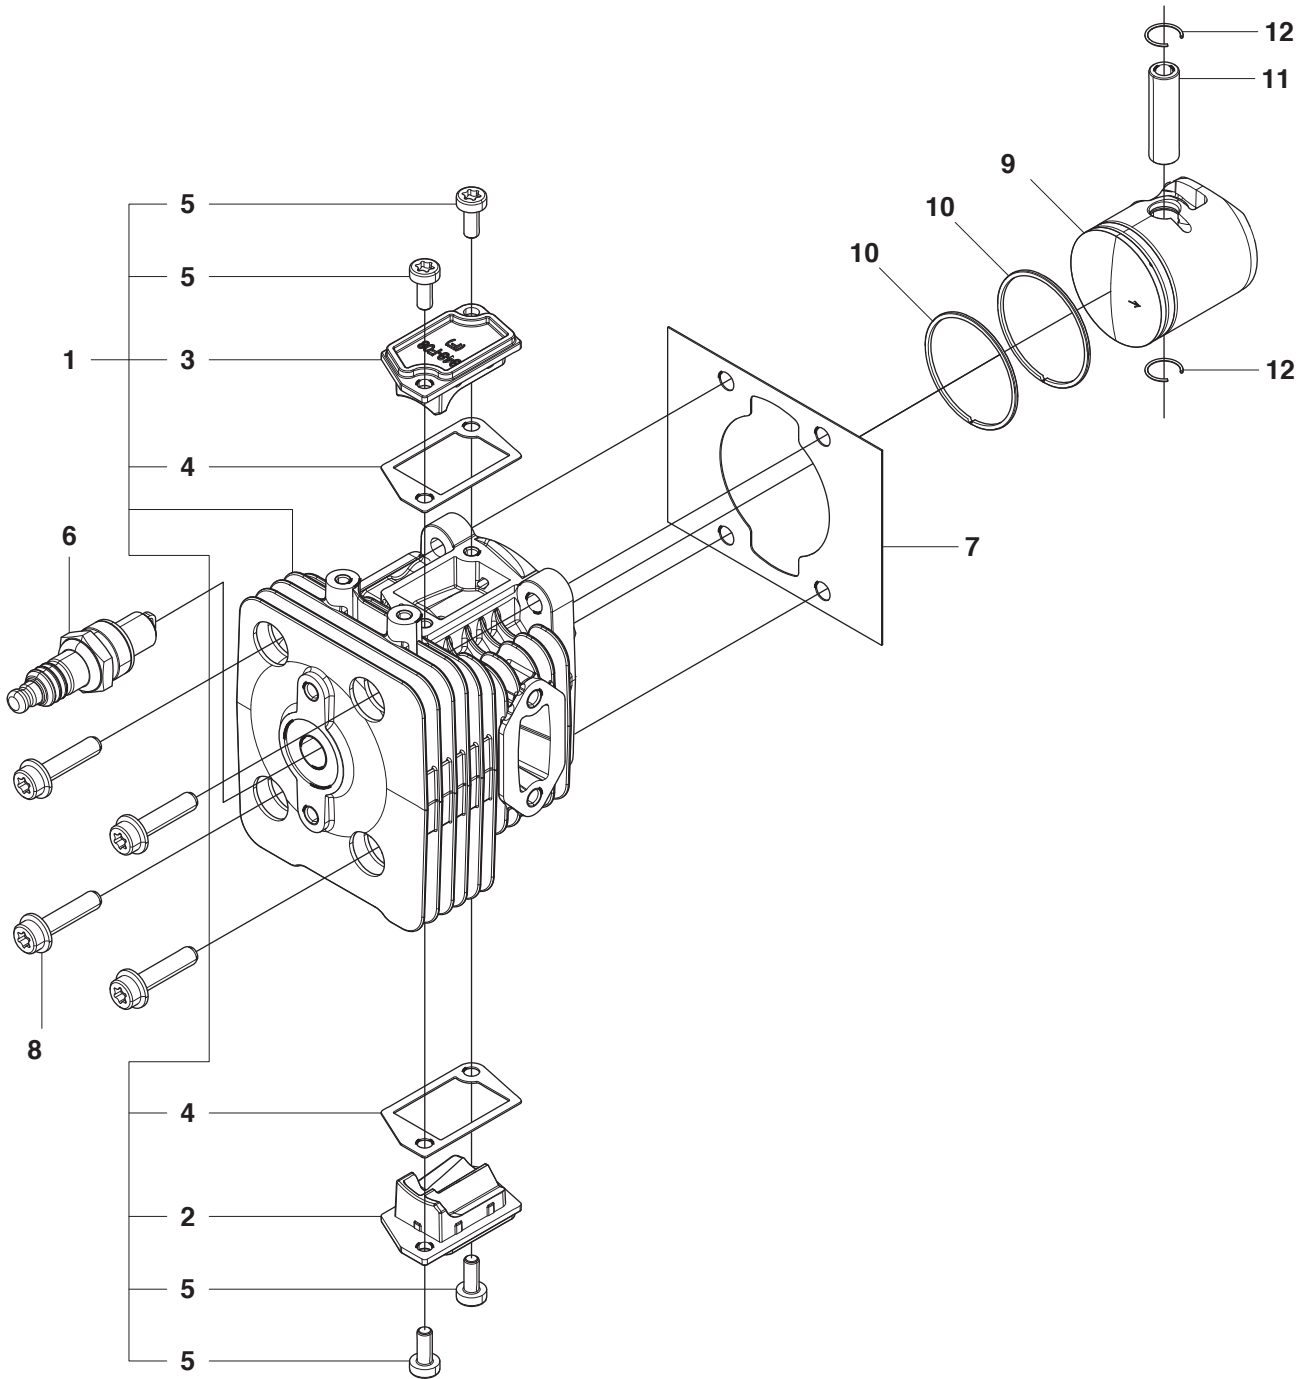

G 226HD
CYLINDER & PISTON

Position	Article	Quantity	Notes	Kit
1	506 65 38-01	1		
2	506 65 41-02	1		1
3	506 65 42-02	1		1
4	506 65 43-01	2		1
5	504 11 92-01	4		1
6	506 61 51-01	1		
7	506 62 97-01	1		
8	506 74 52-01	4		
9	506 65 50-01	1		
10	506 61 81-01	2		
11	505 04 07-01	1		
12	505 04 52-01	2